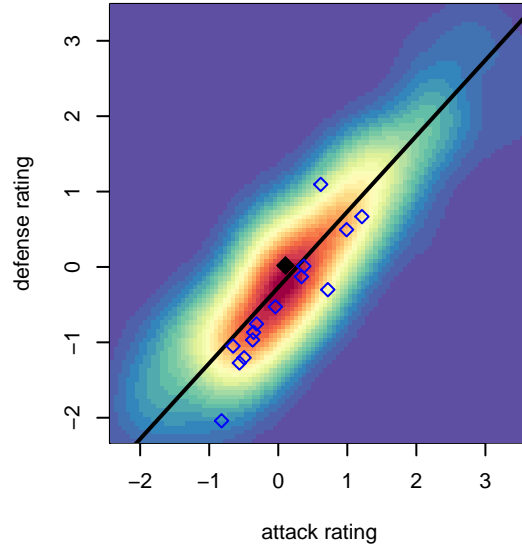

**attack and defense rating
relative to others at age
and all opponents in last 13 months**