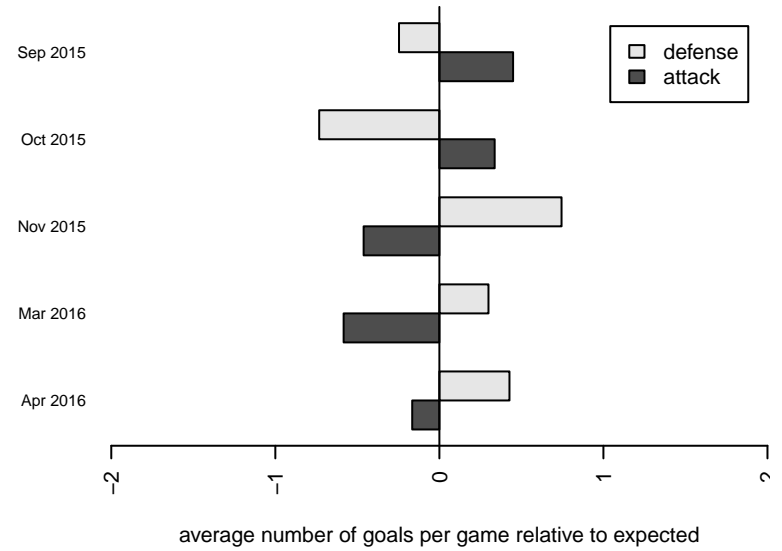

Performance relative to 13 month average