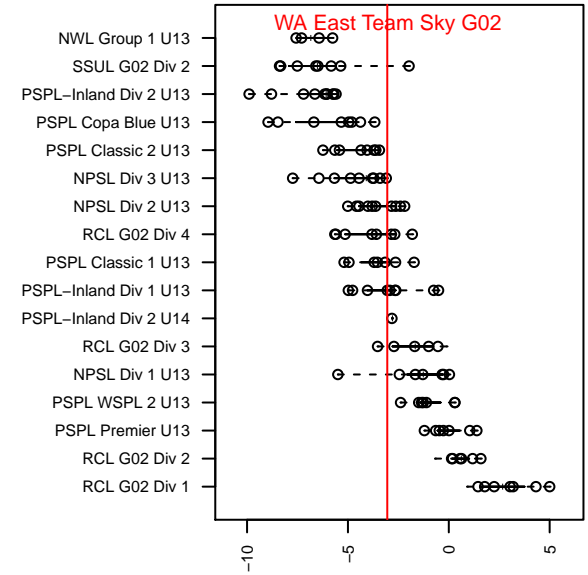

WA East Team Sky G02

Washington East SC
 Spokane, WA
 G02 total strength=818
 attack=1.11 defense=1.02
 fall league = PSPL–Inland Div 1 U13
 spr league = Spr PSPL–Inland Div 1 U13

alt names used:
 Washington East SC Team Sky
 WASHINGTON EASTGU12 TEAM SKY
 Washington East SC Team Sky

Venues played:
 2015 Pend Orielle Cup Silver
 2015 PSPL–Inland Div 1 U13
 2015 Spr PSPL–Inland Div 1 U13

**attack and defense variance (black dot)
relative to other teams
and top 10 in region**

**attack and defense rating
relative to others at age
and all opponents in last 13 months**