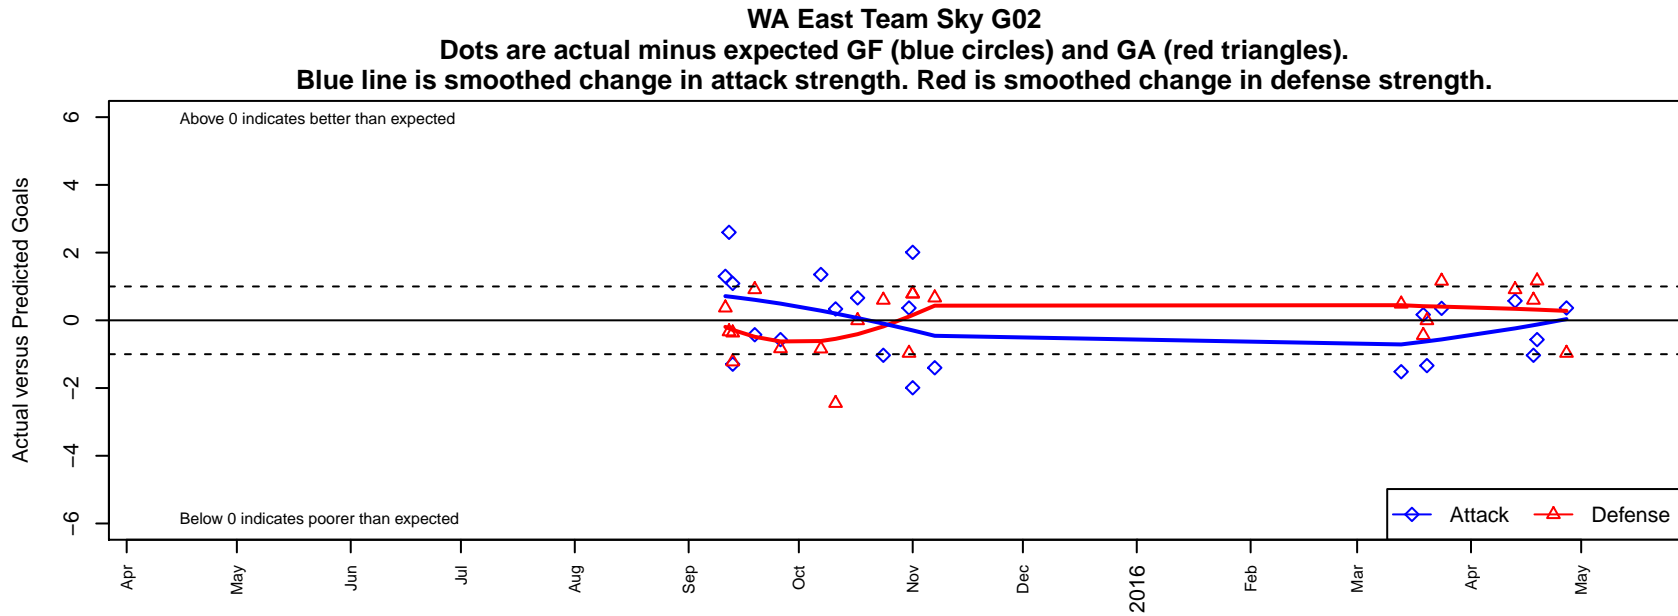

**attack and defense variance (black dot)
relative to other teams
and top 10 in region**

**attack and defense rating
relative to others at age
and all opponents in last 13 months**

WA East Team Sky G02

Washington East SC
Spokane, WA
G02 total strength=818
attack=1.11 defense=1.02
fall league = PSPL–Inland Div 1 U13
spr league = Spr PSPL–Inland Div 1 U13

alt names used:
Washington East SC Team Sky
WASHINGTON EASTGU12 TEAM SKY
Washington East SC Team Sky

Venues played:
2015 Pend Orielle Cup Silver
2015 PSPL–Inland Div 1 U13
2015 Spr PSPL–Inland Div 1 U13