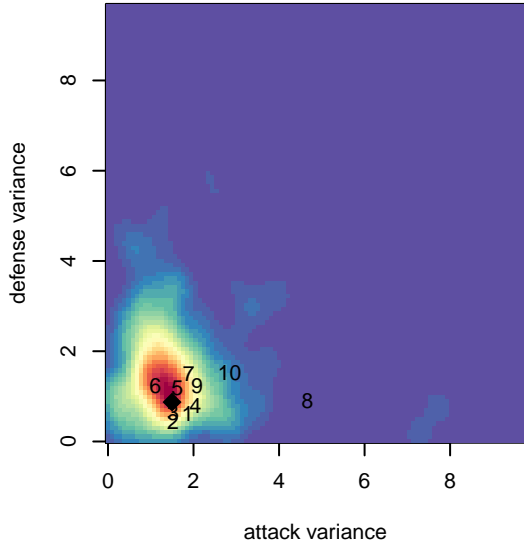

**attack and defense variance (black dot)
relative to other teams
and top 10 in region**